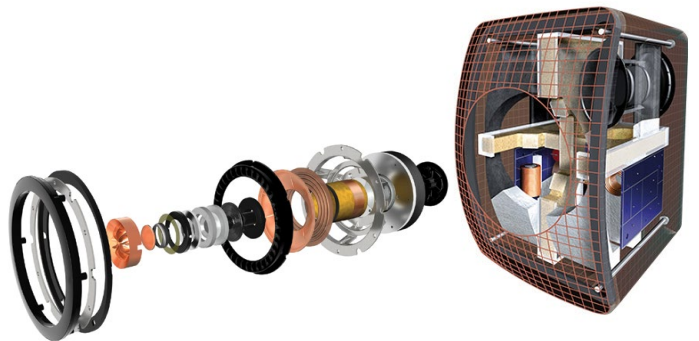

An innovative concept inspired by the legendary LS3/5a, the KEF LS50 mini monitor speaker is designed to bring a professional studio monitor concept into the home.

Rarely the case in such a compact design, the LS50 monitor delivers a rich, multi dimensional "soundstage experience" that is out of all proportion to its size. Patented acoustic designs, together with state-of-the-art technology's from KEF's latest flagship KEF Blade loudspeaker, provide the ultimate studio experience even in the smallest of spaces.

Creating a small housing capable of delivering such a spacious sound is the result of considerable research and development. In-cabinet construction, baffle shaping and port design, the LS50 breaks new ground with patent pending technology. All of this is made possible by KEF's leadership in modern research (including techniques such as Finite Element Analysis and Computational Fluid Dynamics). LS50's unique technology offers by far the cleanest, most accurate studio-grade performance of any mini monitor.

LS50 Monitor Bookshelf

Gloss Black/Rose Gold,
Gloss White/Electric Blue
11.9 x 7.9 x 10.9in.

KF-LS50

LS50W High Resolution Music System

Gloss Black/Blue, Gloss White/Copper, Titanium/Red

Speaker Stands for LS Series or any bookshelf speaker that can fit

Black,
White,
Titanium