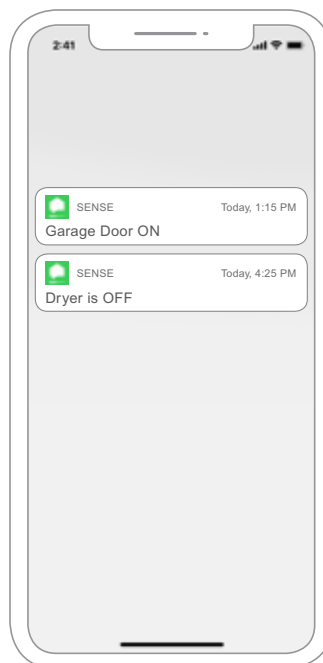

In our fast-moving, non-stop world it's easy to lose sight of that.

There are always things to keep track of and to manage.

Meet Wiser

Wiser Energy™ from Square D™ is an integral part of any smart home. It helps you keep tabs on your home by notifying you when devices are ON or OFF, and monitors home energy usage in real time, for a safer and more efficient home.

The Wiser Energy system uses the Sense app Square D edition for 24/7 monitoring of your valuable appliances and electronics

Features

- Keep tabs on your homes' electrical activity from anywhere
- Gain insights into your energy use for greater savings
- Get mobile alerts when appliances turn ON or OFF
- Take control of your energy through smart device integration with **Amazon Alexa®**, **Google Home™**, **Philips Hue**, **Wemo® Insight**, **Kasa™ HS110 smartplugs** and more
- Optimize your solar installation by monitoring its production

**Comfort,
convenience, safety...
simplicity.**

**The difference is
WISER ENERGY.**

**Simple,
powerful single
app. Wherever
you go, home
goes with you.**

Simple, Powerful App

In using the Square D edition of the Sense app, The Wiser Energy system provides homeowners with the knowledge they need to keep their homes safe and efficient.

24/7 access

See what's on in your home at any time, from anywhere. With 24/7 access to your home, you can turn your appliances into smart appliances at once.

Notifications

Create custom notifications, letting you know when things turn on/off. Like when your garage door opens, when your dryer turns off, or if you leave a curling iron plugged in.