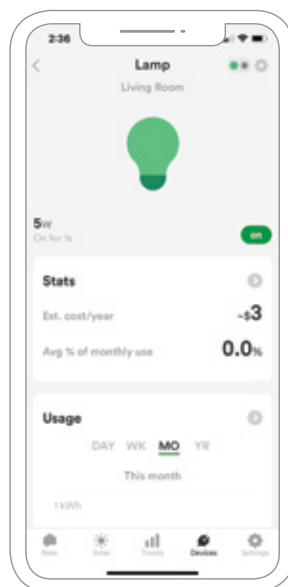

The Wiser Energy system uses the Sense app Square D edition for 24/7 monitoring of your valuable appliances and electronics

Features

- Keep tabs on your homes' electrical activity from anywhere
- Gain insights into your energy use for greater savings
- Get mobile alerts when appliances turn ON or OFF
- Take control of your energy through smart device integration with **Amazon Alexa®**, **Google Home™**, **Philips Hue**, **Wemo® Insight**, **Kasa™ HS110 smartplugs** and more
- Optimize your solar installation by monitoring its production

Energy Management

There's no reason your home's electrical bill should be a mystery. **Gain a little insight to manage your energy better** and keep the household budget on track.

With the Wiser Energy system you will see where your money goes and easily spot the inefficiencies that increase your expenses. **The Wiser Energy system will help you take advantage of cheaper, off-peak energy** and make the most of your solar power installation.

Is home safety your main concern? The Wiser Energy system detects electrical use and sends you notifications via the app, like when your garage door opens, or when you leave a curling iron plugged in.

A growing list of smart device integrations including **Philips Hue, Wemo Insight and Kasa smartplugs** enable the ability to take action directly within the app.

See energy usage trends and create goals with the intuitive, easy to use app