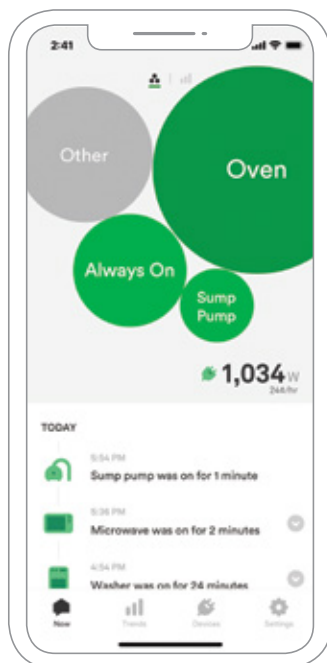

The Wiser Energy system uses the Sense app Square D edition for 24/7 monitoring of your valuable appliances and electronics

Features

- Keep tabs on your homes' electrical activity from anywhere
- Gain insights into your energy use for greater savings
- Get mobile alerts when appliances turn ON or OFF
- Take control of your energy through smart device integration with **Amazon Alexa®**, **Google Home™**, **Philips Hue**, **Wemo® Insight**, **Kasa™ HS110 smartplugs** and more
- Optimize your solar installation by monitoring its production

**Comfort,
convenience, safety...
simplicity.**

**The difference is
WISER ENERGY.**

**Simple,
powerful single
app. Wherever
you go, home
goes with you.**

Simple, Powerful App

In using the Square D edition of the Sense app, The Wiser Energy system provides homeowners with the knowledge they need to keep their homes safe and efficient.

24/7 access

See what's on in your home at any time, from anywhere. With 24/7 access to your home, you can turn your appliances into smart appliances at once.

Notifications

Create custom notifications, letting you know when things turn on/off. Like when your garage door opens, when your dryer turns off, or if you leave a curling iron plugged in.