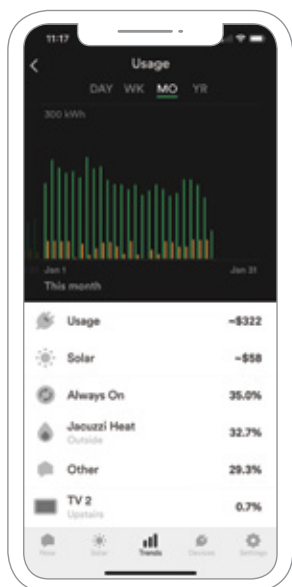

Energy Management

There's no reason your home's electrical bill should be a mystery. **Gain a little insight to manage your energy better** and keep the household budget on track.

With the Wiser Energy system you will see where your money goes and easily spot the inefficiencies that increase your expenses. **The Wiser Energy system will help you take advantage of cheaper, off-peak energy** and make the most of your solar power installation.

Is home safety your main concern? The Wiser Energy system detects electrical use and sends you notifications via the app, like when your garage door opens, or when you leave a curling iron plugged in.

A growing list of smart device integrations including **Philips Hue, Wemo Insight and Kasa smartplugs** enable the ability to take action directly within the app.

See energy usage trends and create goals with the intuitive, easy to use app