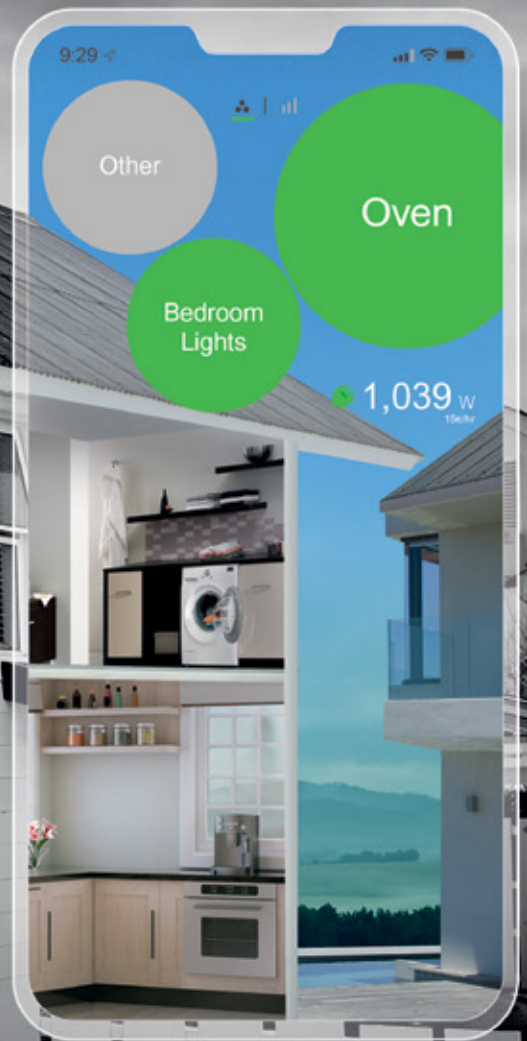

Discover the **WISER ENERGY** difference

Life Is 

SQUARE D™

by Schneider Electric

**Wouldn't it be nice
to keep tabs on your
home from anywhere?**

Welcome to a **WISER ENERGY** home

There's living, and there's living wisely.

In our fast-moving, non-stop world it's easy to lose sight of that.

There are always things to keep track of and to manage.

Meet Wiser

Wiser Energy™ from Square D™ is an integral part of any smart home. It helps you keep tabs on your home by notifying you when devices are ON or OFF, and monitors home energy usage in real time, for a safer and more efficient home.

The Wiser Energy system uses the Sense app Square D edition for 24/7 monitoring of your valuable appliances and electronics

Features

- Keep tabs on your homes' electrical activity from anywhere
- Gain insights into your energy use for greater savings
- Get mobile alerts when appliances turn ON or OFF
- Take control of your energy through smart device integration with **Amazon Alexa®**, **Google Home™**, **Philips Hue**, **Wemo® Insight**, **Kasa™ HS110 smartplugs** and more
- Optimize your solar installation by monitoring its production