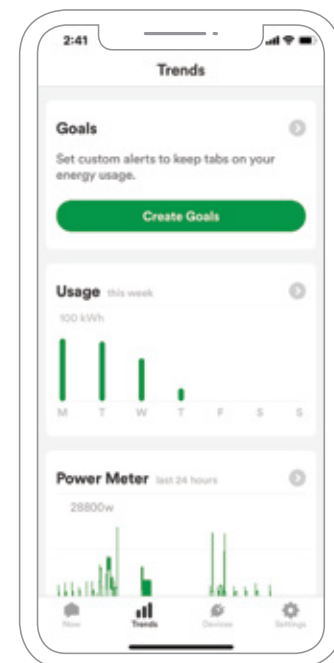

In our fast-moving, non-stop world it's easy to lose sight of that.

There are always things to keep track of and to manage.

Meet Wiser

Wiser Energy™ from Square D™ is an integral part of any smart home. It helps you keep tabs on your home by notifying you when devices are ON or OFF, and monitors home energy usage in real time, for a safer and more efficient home.

The Wiser Energy system uses the Sense app Square D edition for 24/7 monitoring of your valuable appliances and electronics

Features

- Keep tabs on your homes' electrical activity from anywhere
- Gain insights into your energy use for greater savings
- Get mobile alerts when appliances turn ON or OFF
- Take control of your energy through smart device integration with **Amazon Alexa®**, **Google Home™**, **Philips Hue**, **Wemo® Insight**, **Kasa™ HS110 smartplugs** and more
- Optimize your solar installation by monitoring its production

**Comfort,
convenience, safety...
simplicity.**

**The difference is
WISER ENERGY.**

**Simple,
powerful single
app. Wherever
you go, home
goes with you.**

Simple, Powerful App

In using the Square D edition of the Sense app, The Wiser Energy system provides homeowners with the knowledge they need to keep their homes safe and efficient.

24/7 access

See what's on in your home at any time, from anywhere. With 24/7 access to your home, you can turn your appliances into smart appliances at once.

Notifications

Create custom notifications, letting you know when things turn on/off. Like when your garage door opens, when your dryer turns off, or if you leave a curling iron plugged in.