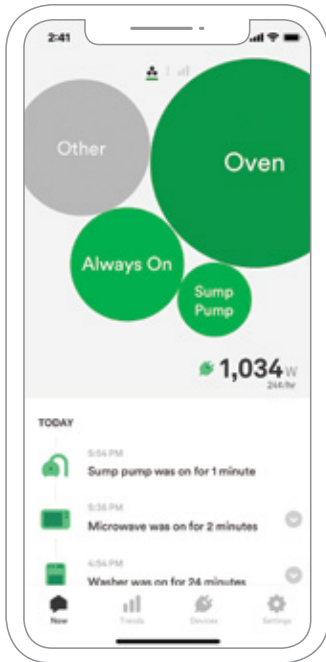

Discover the **WISER ENERGY** difference

Life Is 

SQUARE D™

by Schneider Electric

**Wouldn't it be nice
to keep tabs on your
home from anywhere?**

Welcome to a **WISER ENERGY** home

There's living, and there's living wisely.

In our fast-moving, non-stop world it's easy to lose sight of that.

There are always things to keep track of and to manage.

Meet Wiser

Wiser Energy™ from Square D™ is an integral part of any smart home. It helps you keep tabs on your home by notifying you when devices are ON or OFF, and monitors home energy usage in real time, for a safer and more efficient home.

The Wiser Energy system uses the Sense app Square D edition for 24/7 monitoring of your valuable appliances and electronics

Features

- Keep tabs on your homes' electrical activity from anywhere
- Gain insights into your energy use for greater savings
- Get mobile alerts when appliances turn ON or OFF
- Take control of your energy through smart device integration with **Amazon Alexa®**, **Google Home™**, **Philips Hue**, **Wemo® Insight**, **Kasa™ HS110 smartplugs** and more
- Optimize your solar installation by monitoring its production